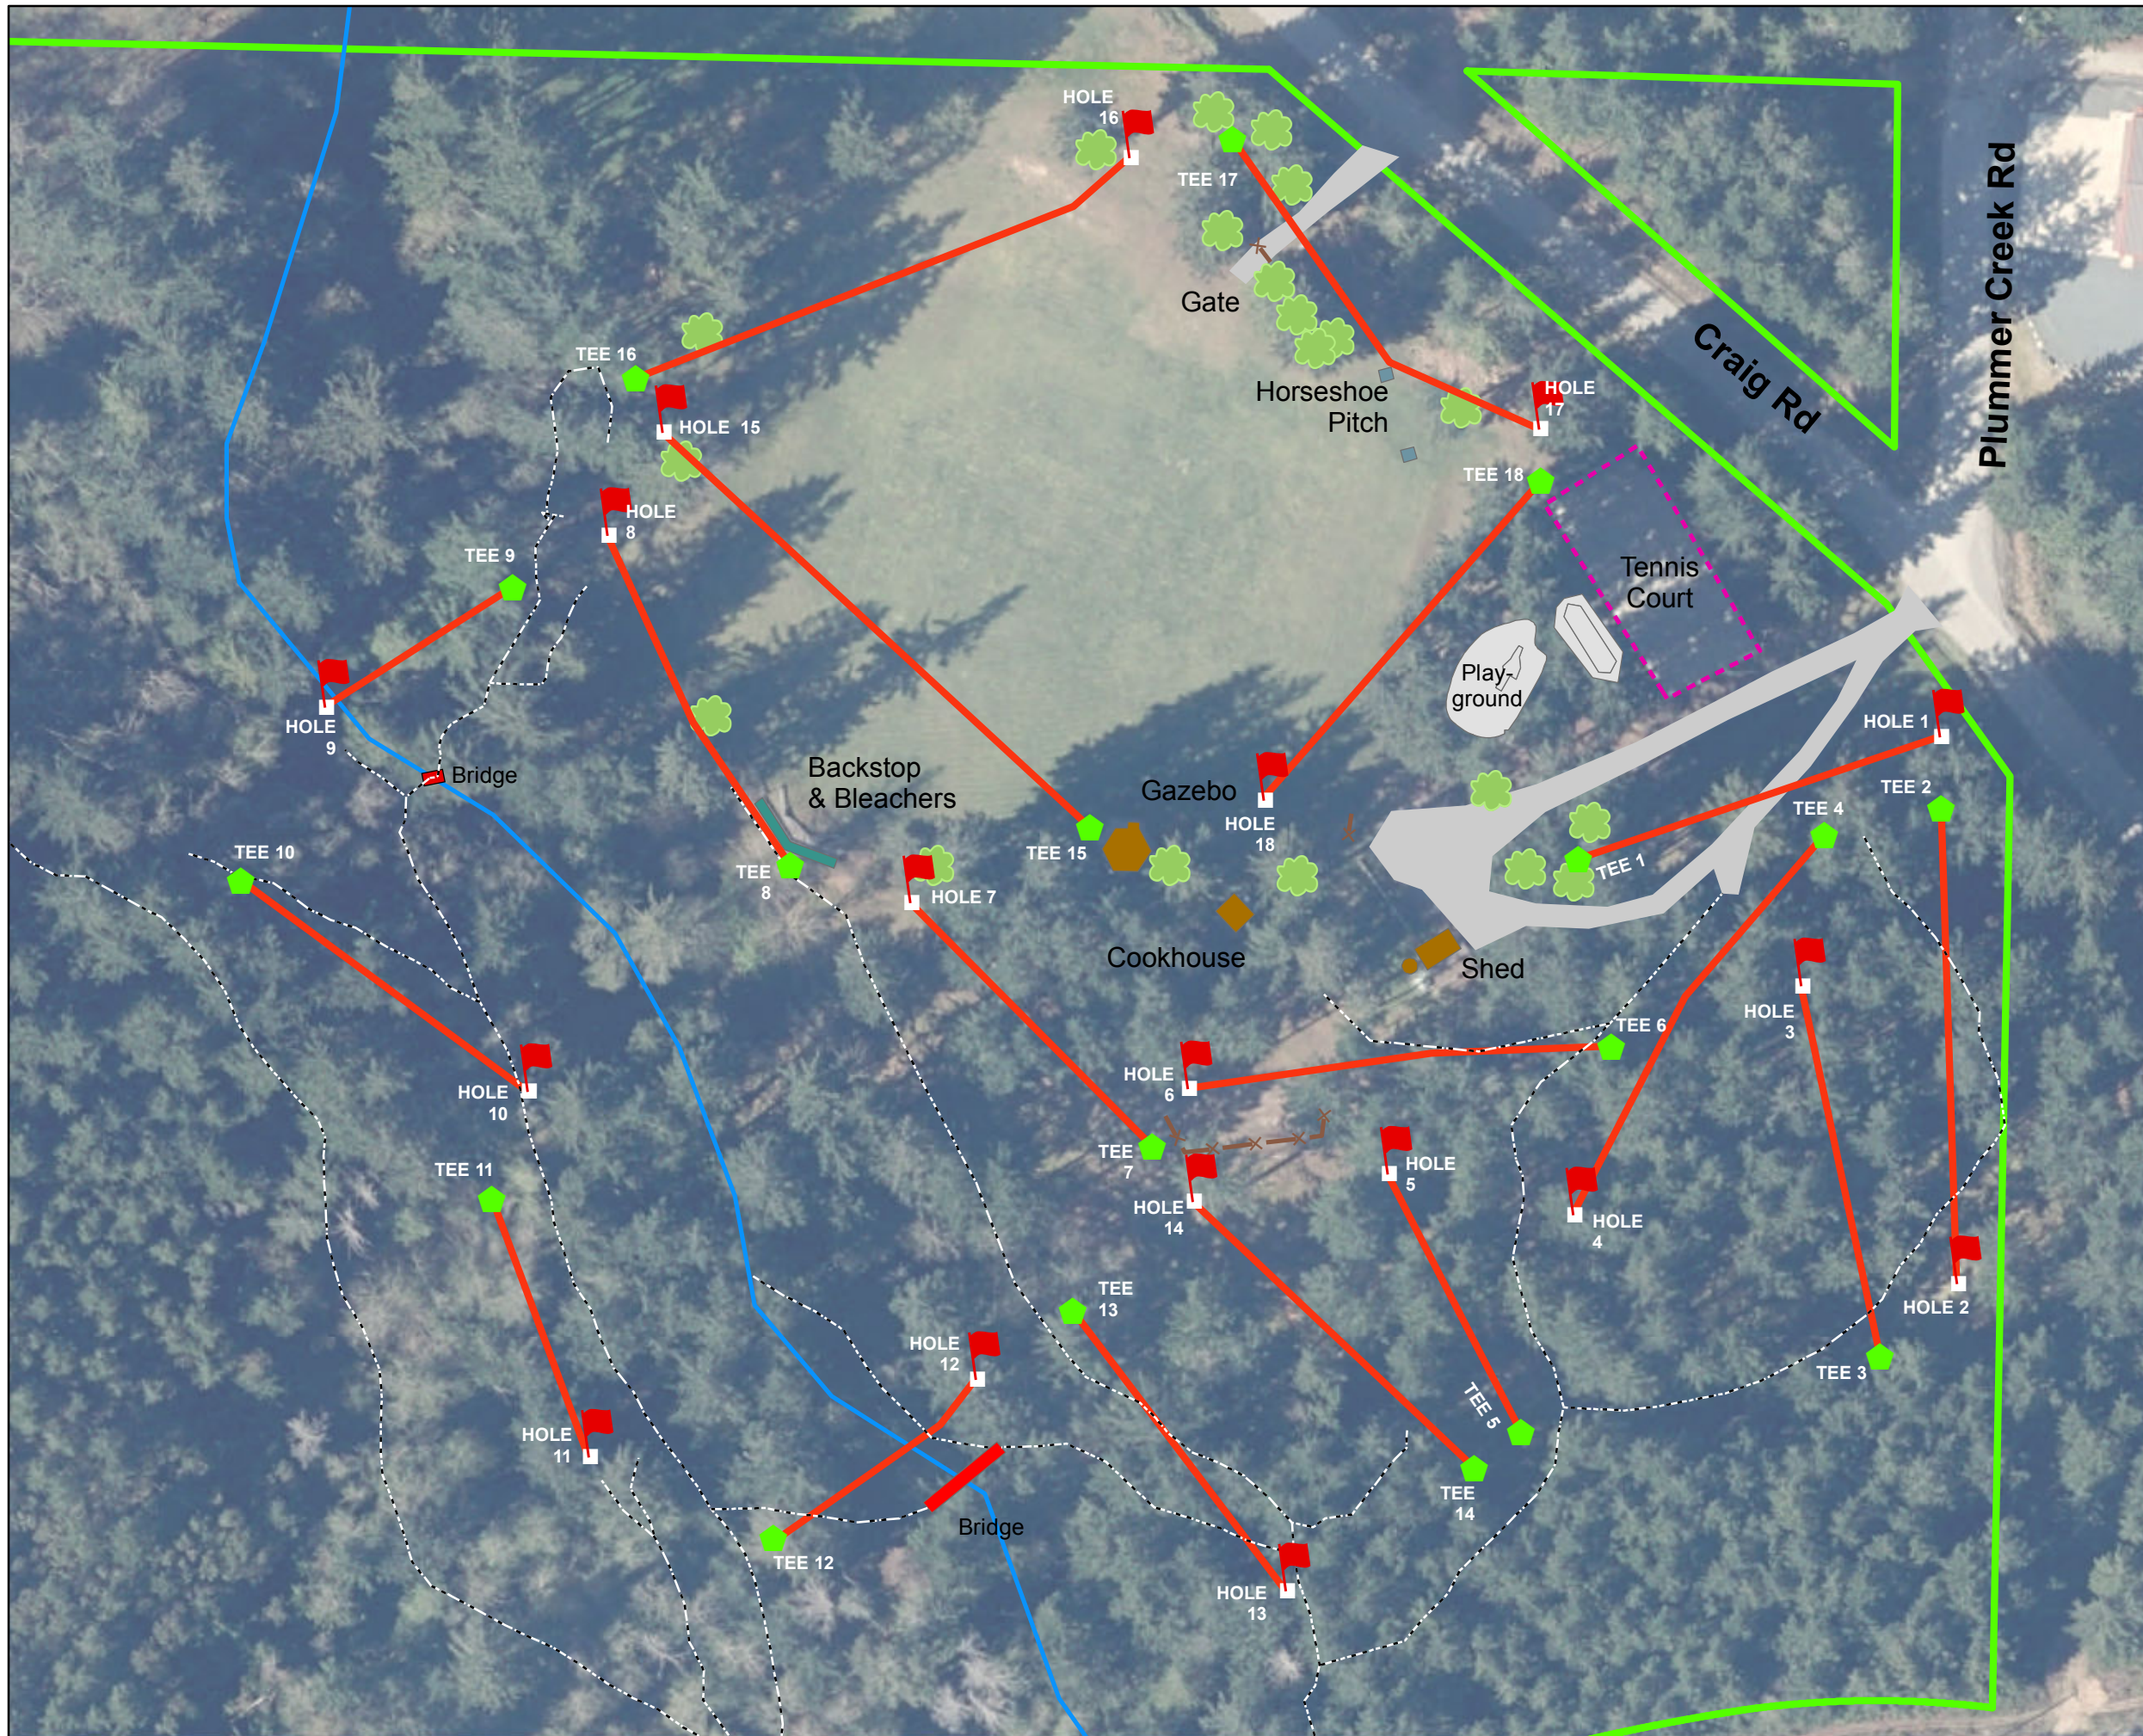

Disc Golf at Craig Park

- Legend**
- Disc Golf Course**
-  Concrete Tee
 -  Target
- Trails & Course Legs**
-  Trails
 -  Course Leg
 -  Bridge
 -  Creek
 -  Craig Park boundary