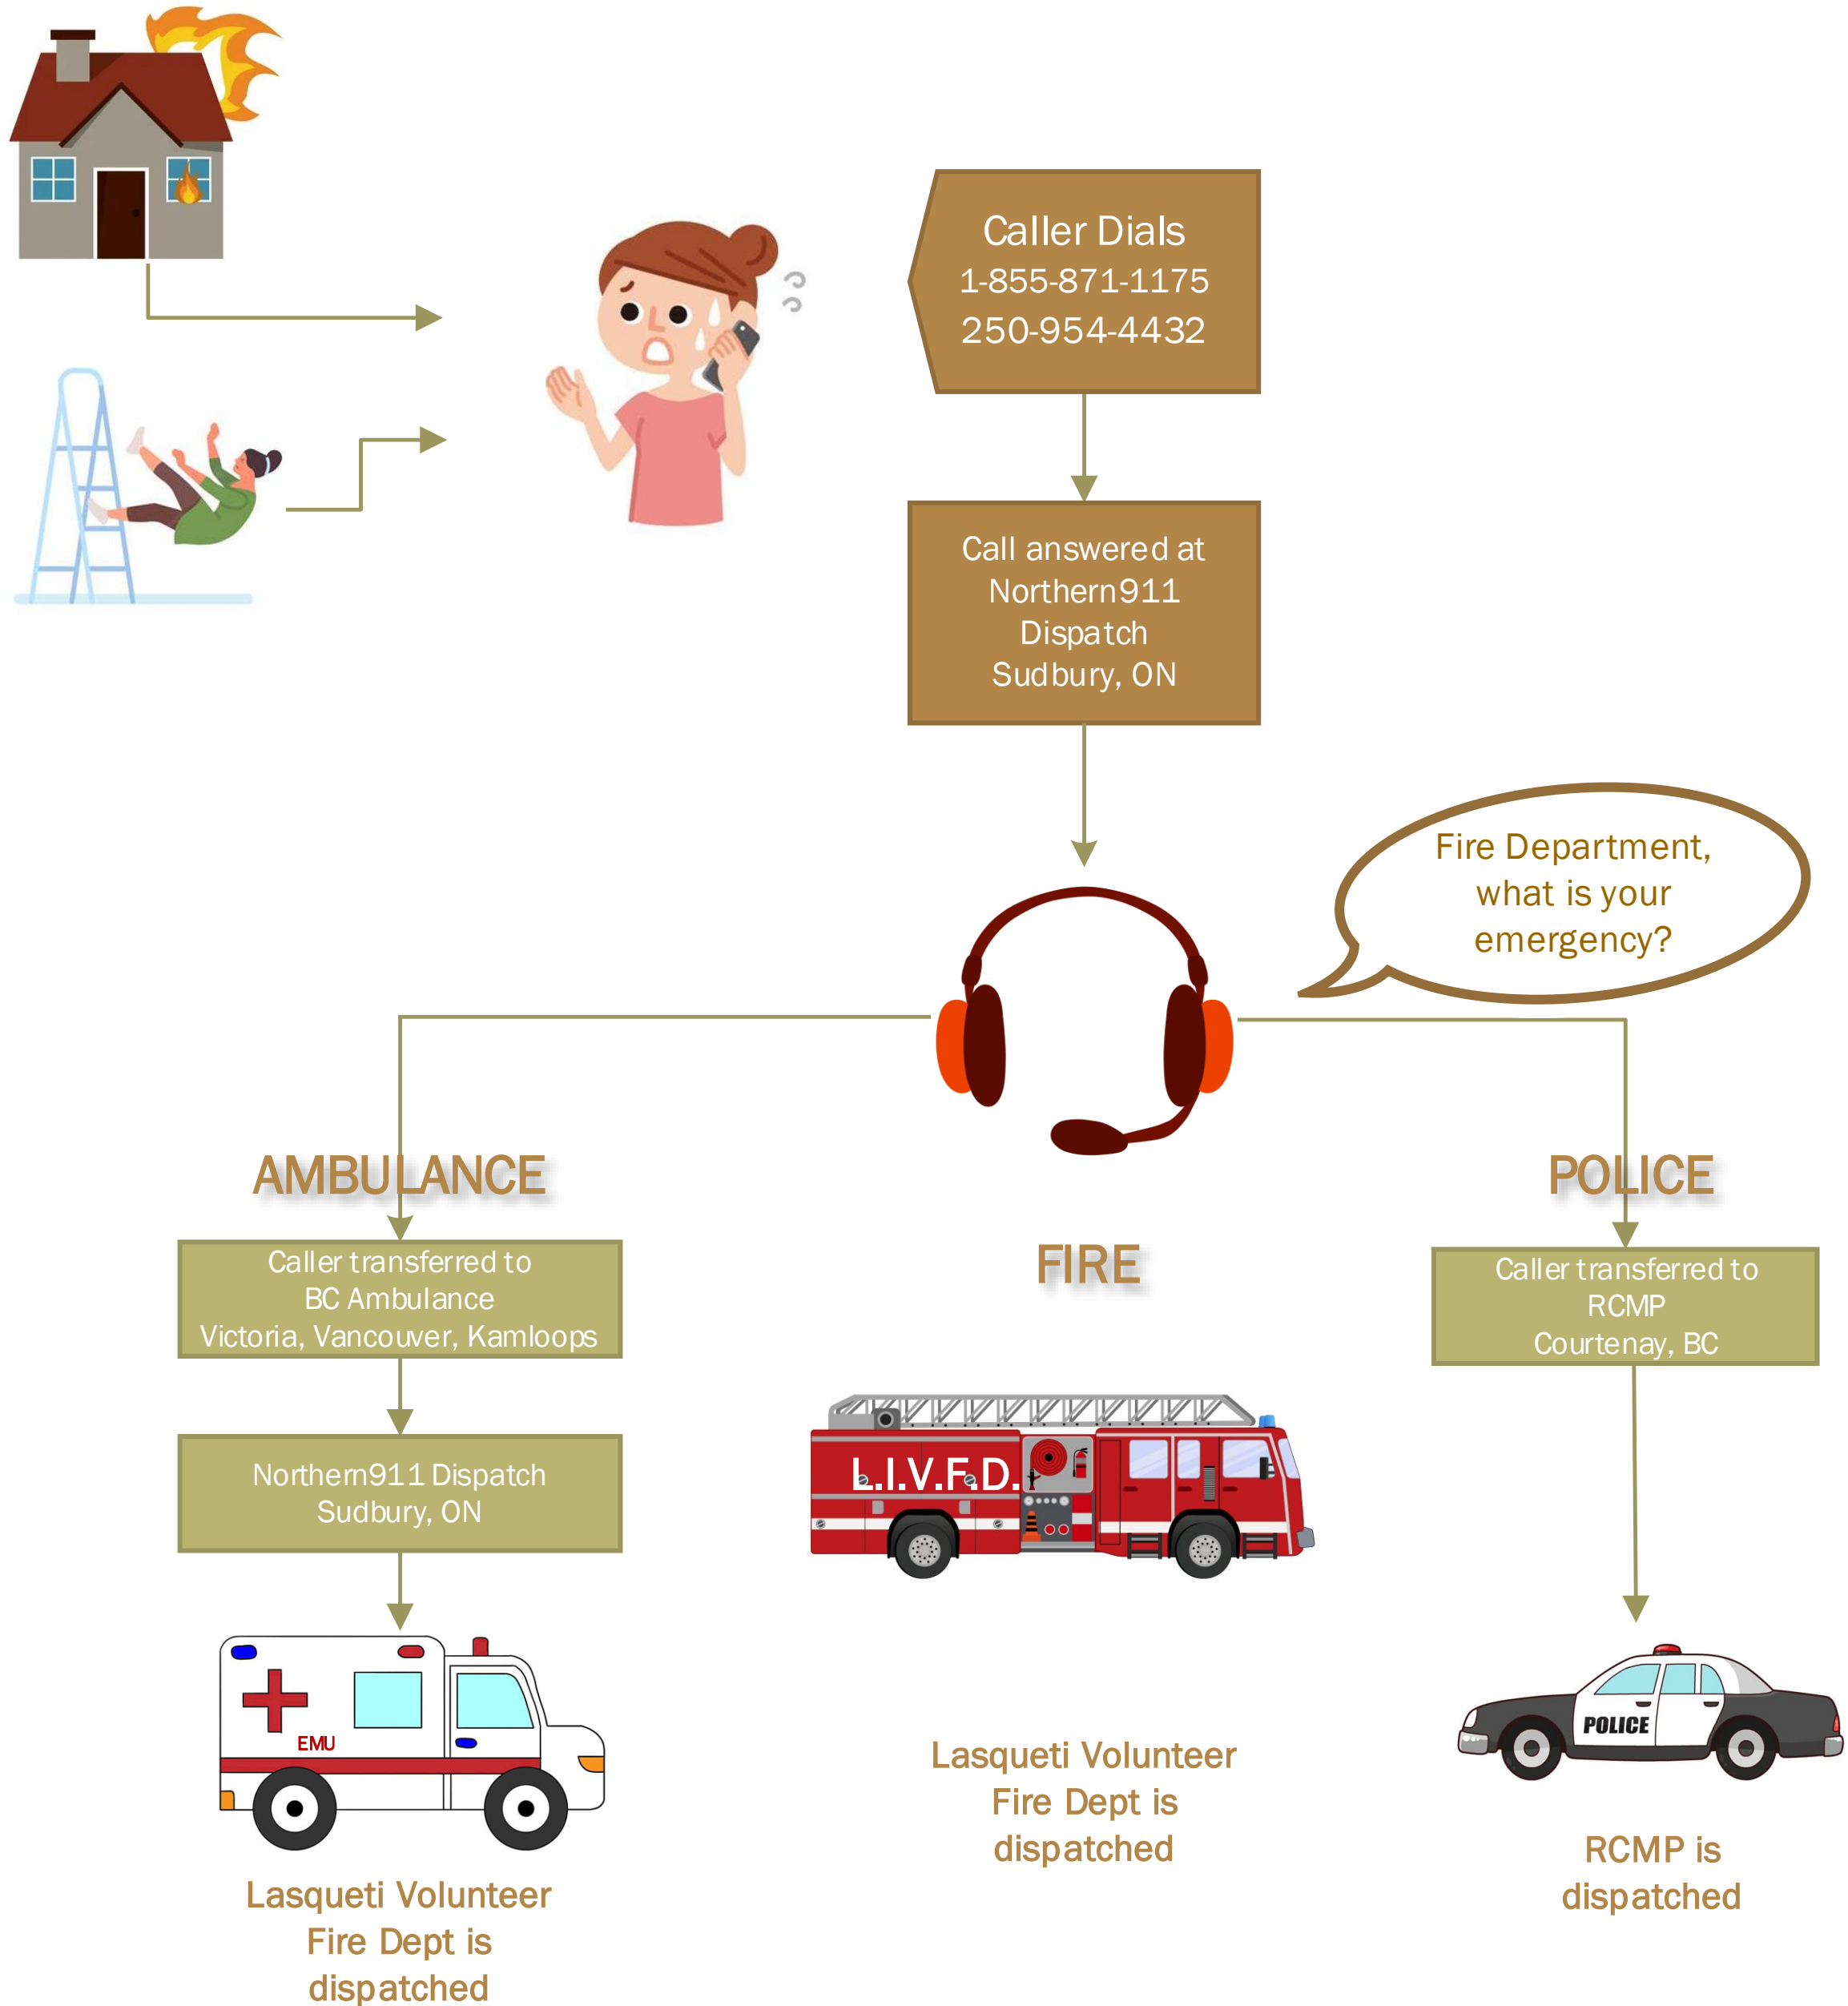

AMENDED OPTION 'C'

If you have questions, please contact: emergency@qathet.ca | +1 604.485.2260

For more
information visit:

qathet.ca